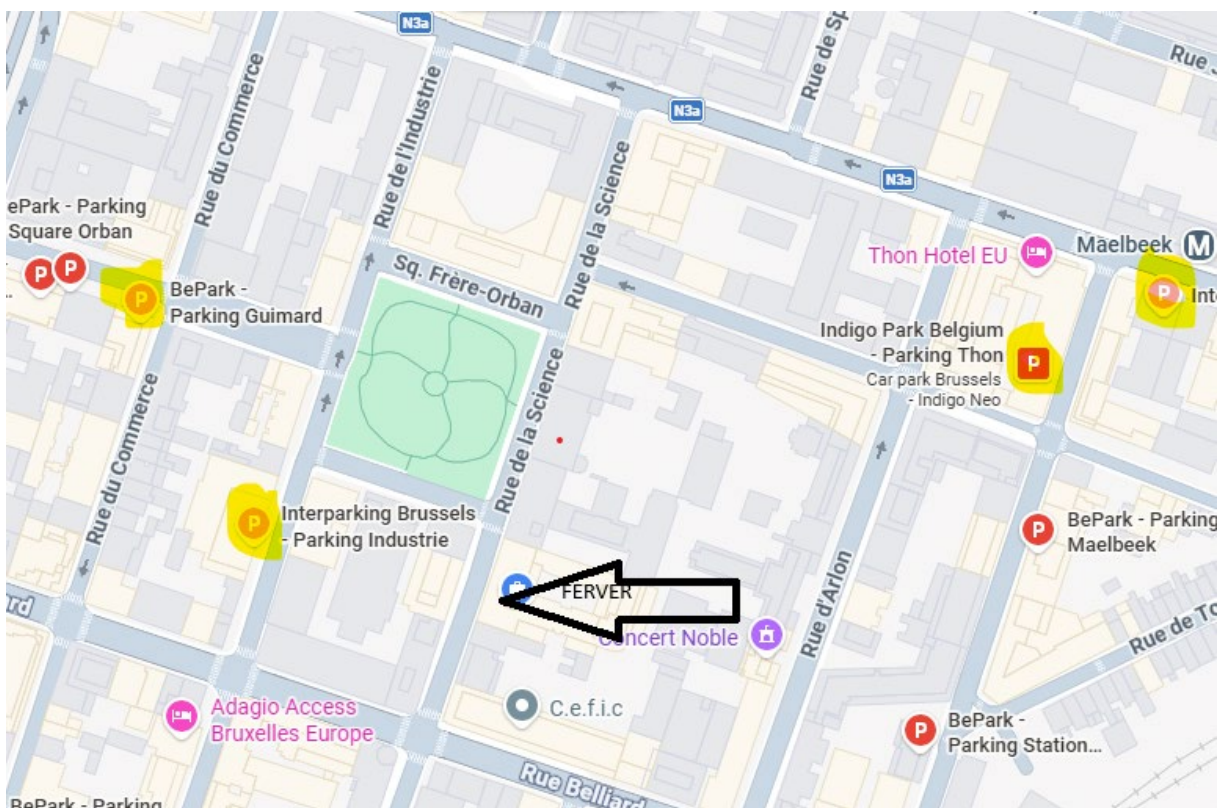

P Parking nearby

1. Interparking Brussels - Parking Industrie
2. Parking Indigo Brussel Thon
3. BePark - Parking Guimard
4. Interparking Loi Wet

FERVER aisbl / Rue de la Science, 23, 1040 Brussels, Belgium
VAT BE0874.268.522
+32 2 732 32 13 - admin@ferver.eu